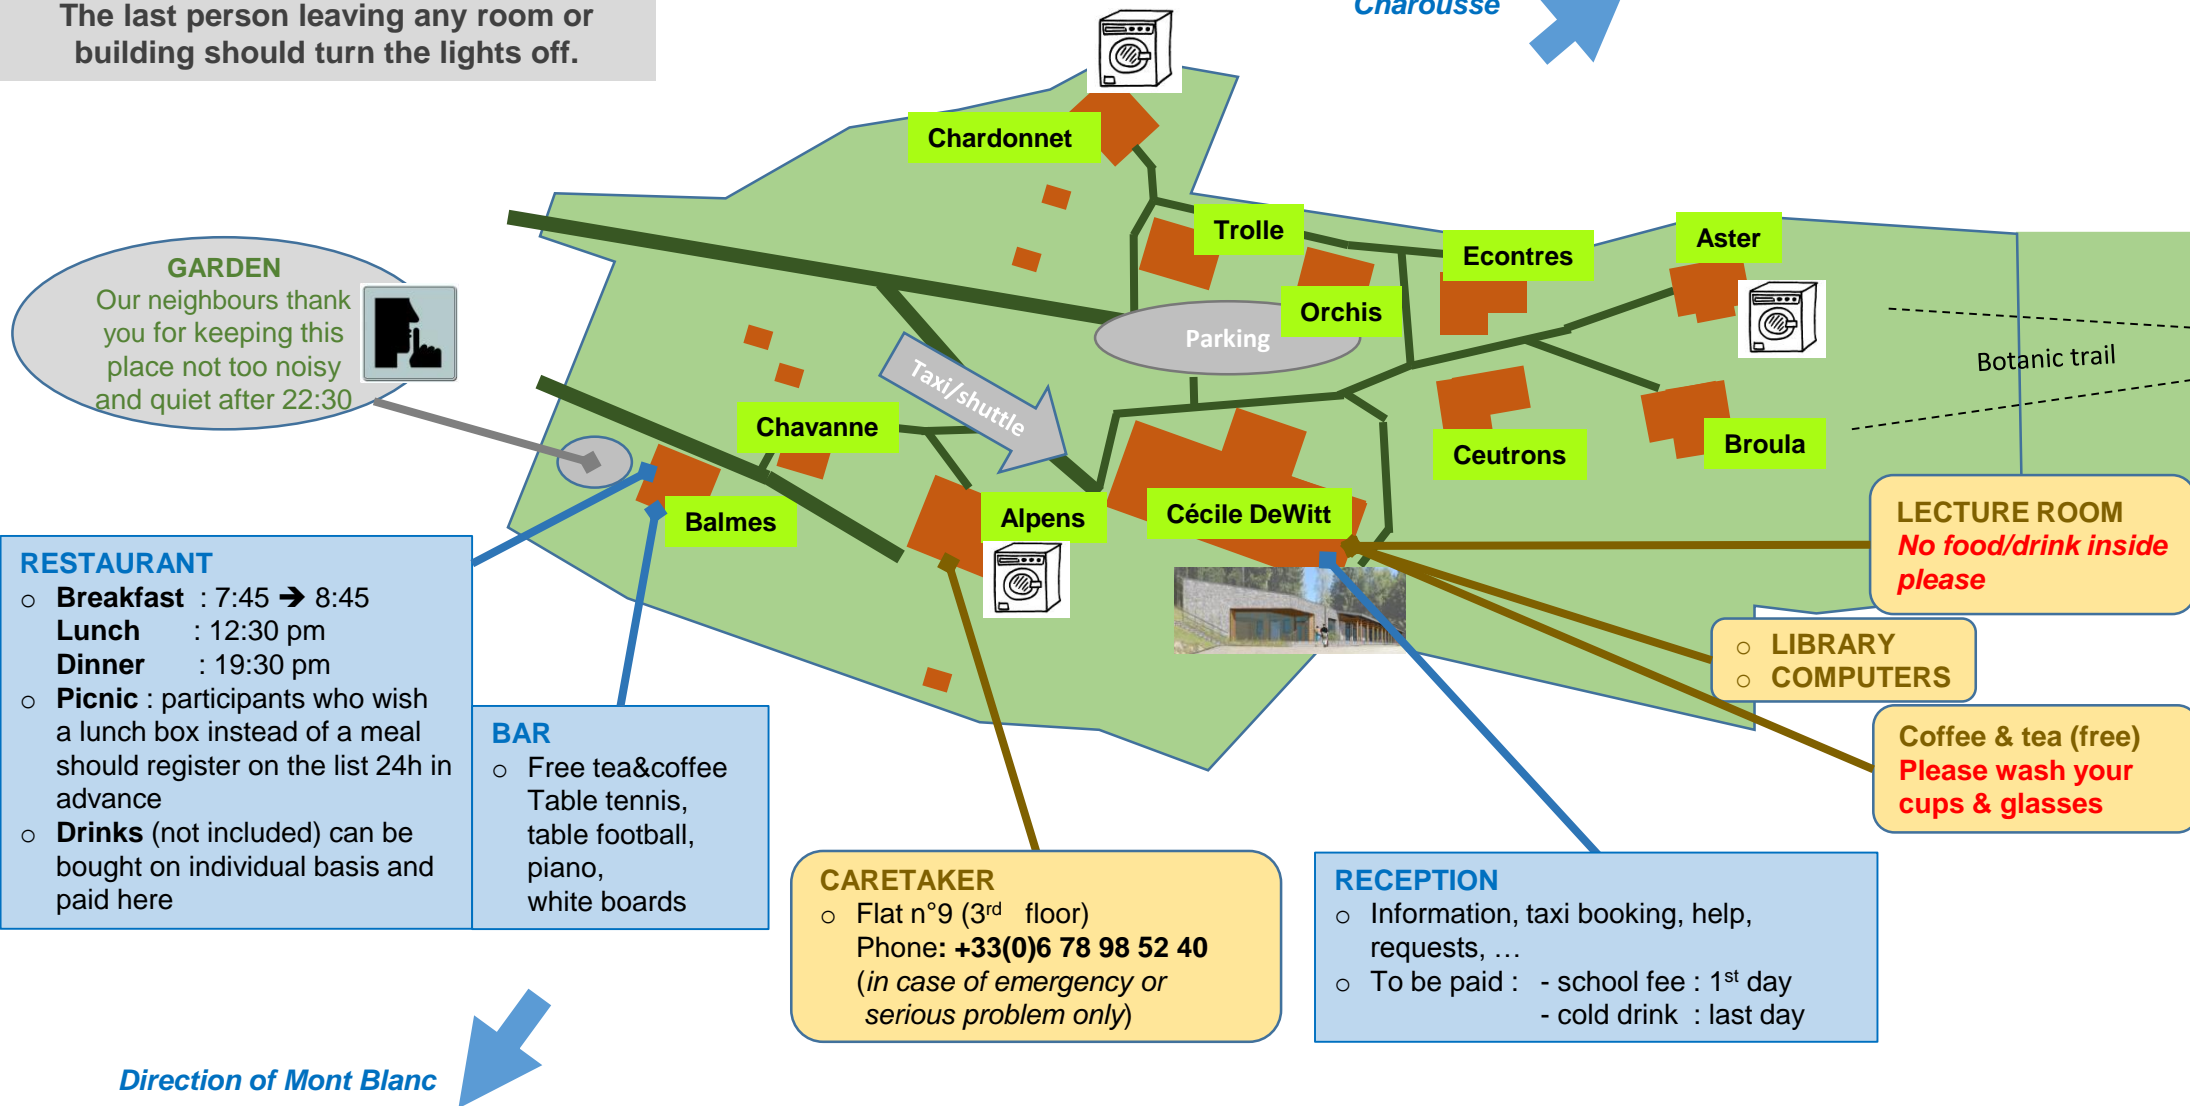

PRACTICAL INFORMATION

The school property is at your disposal for the session; please respect it and if possible improve it.

The last person leaving any room or building should turn the lights off.

Charousse

Direction of Mont Blanc

Mountain activities are at your own risk

Before any hike or climb, please put a note on the special book provided and include the name of the participants, approximate itinerary, schedule and phone number. We draw your attention to the fact we only hold a collective insurance for accidents occurring on the school campus.

**Washing Machines
& dryers**
Free use
& washing powder